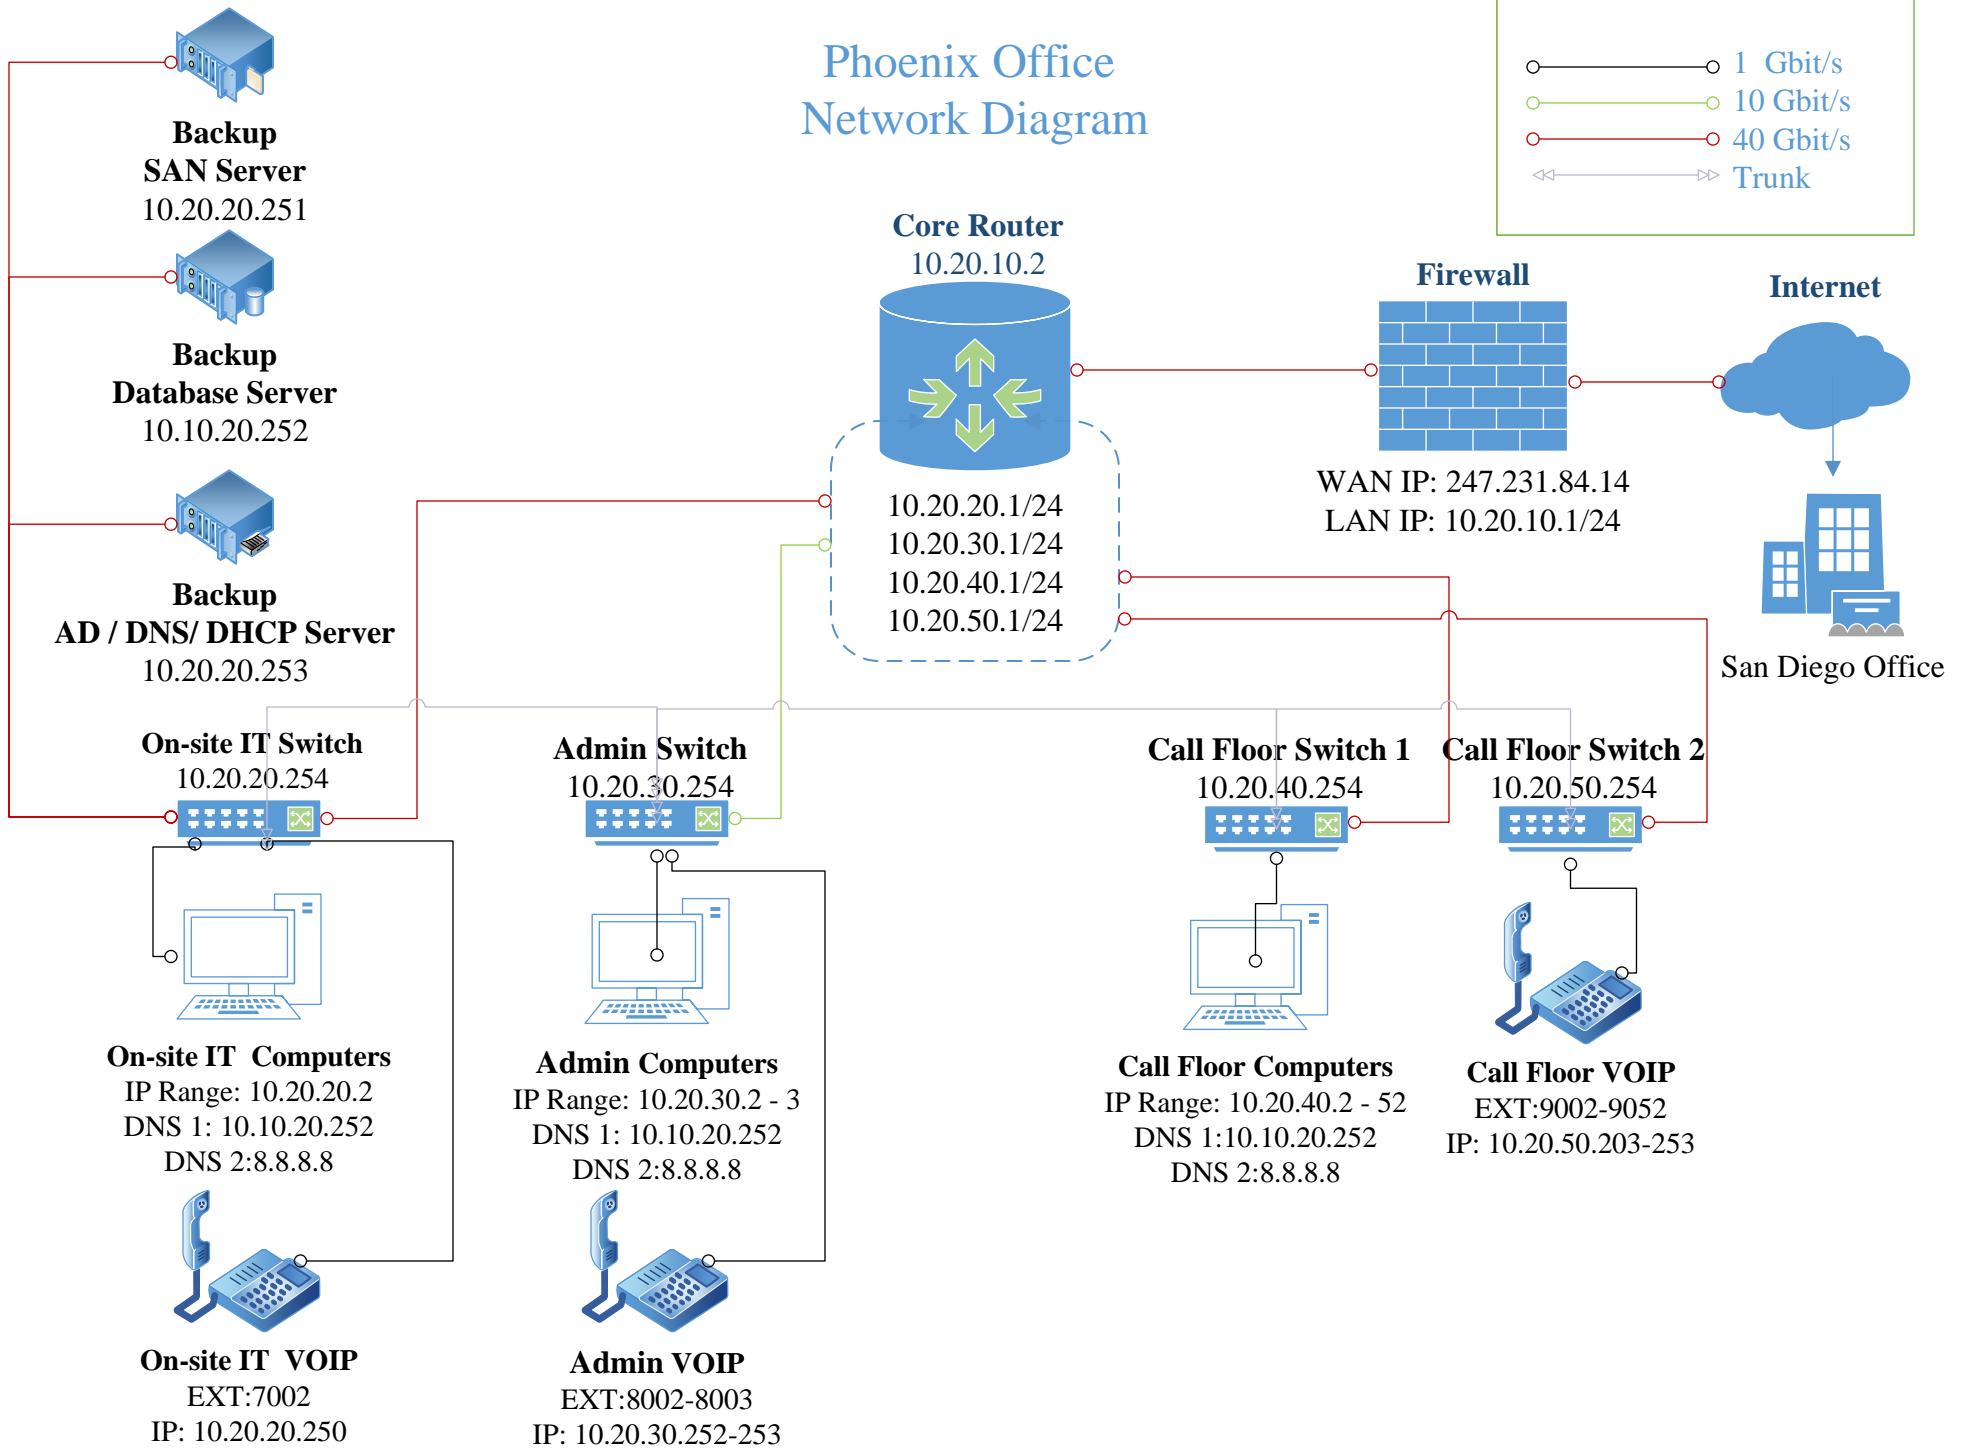

Phoenix Office Network Diagram

Cable Legend

-  1 Gbit/s
-  10 Gbit/s
-  40 Gbit/s
-  Trunk

Backup SAN Server
10.20.20.251

Backup Database Server
10.10.20.252

Backup AD / DNS / DHCP Server
10.20.20.253

On-site IT Switch
10.20.20.254

On-site IT Computers
IP Range: 10.20.20.2
DNS 1: 10.10.20.252
DNS 2: 8.8.8.8

On-site IT VOIP
EXT: 7002
IP: 10.20.20.250

Admin Switch
10.20.30.254

Admin Computers
IP Range: 10.20.30.2 - 3
DNS 1: 10.10.20.252
DNS 2: 8.8.8.8

Admin VOIP
EXT: 8002-8003
IP: 10.20.30.252-253

Core Router
10.20.10.2

10.20.20.1/24
10.20.30.1/24
10.20.40.1/24
10.20.50.1/24

Firewall

WAN IP: 247.231.84.14
LAN IP: 10.20.10.1/24

Internet

San Diego Office

Call Floor Switch 1
10.20.40.254

Call Floor Computers
IP Range: 10.20.40.2 - 52
DNS 1: 10.10.20.252
DNS 2: 8.8.8.8

Call Floor Switch 2
10.20.50.254

Call Floor VOIP
EXT: 9002-9052
IP: 10.20.50.203-253